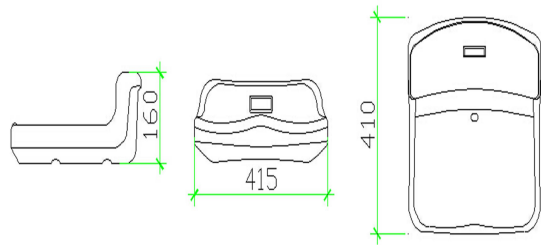

ECHO SEAT TYPE

ES1100

Size:W 415*H 160*D 410 mm
Material :HDPE
Hollow Blow Moulding

ES1200

Size:W 415*H 310*D 450 mm
Material :HDPE
Hollow Blow Moulding

ES1300

Size:W 430*H 410*D 460 mm
Material :HDPE
Hollow Blow Moulding

ES1400

Size:W 420*H 330*D 450 mm
Material :HDPP
Injection Molding

ES1500
 Size:W 430*H 360*D 460 mm
 Material :HDPP
 Hollow Blow Moulding

ES1600
 Size:W 430*H 410*D 460 mm
 Material :HDPE
 Hollow Blow Moulding

ES1700
 Size:W 420*H 330*D 450 mm
 Material :HDPE
 Hollow Blow Moulding

ES2100
 Size:W 460*H 690*D 460 mm
 Material :HDPE
 Hollow Blow Moulding

ECHO SEAT TYPE

ES2200

Size:W 440*H 755*H 5602 mm
Material :HDPE
Hollow Blow Moulding

ES2300

Size:W 560* H 840*D 540 mm
Material :HDPE
Hollow Blow Moulding

ES2400

Size:W 450*H 810*D 575 mm
Material :HDPP
Injection Molding

ES2401

Size:W 450*H 810*D 575 mm
Material :HDPP
Injection Molding

Need Best Price or More Information? Contact Us!