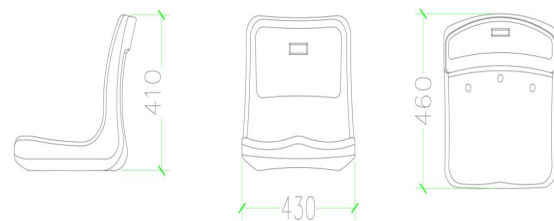

ECHO SEAT TYPE

ES1100

Size:W 415*H 160*D 410 mm
Material :HDPE
Hollow Blow Moulding

ES1200

Size:W 415*H 310*D 450 mm
Material :HDPE
Hollow Blow Moulding

ES1300

Size:W 430*H 410*D 460 mm
Material :HDPE
Hollow Blow Moulding

ES1400

Size:W 420*H 330*D 450 mm
Material :HDPP
Injection Molding

ES1500
 Size:W 430*H 360*D 460 mm
 Material :HDPP
 Hollow Blow Moulding

ES1600
 Size:W 430*H 410*D 460 mm
 Material :HDPE
 Hollow Blow Moulding

ES1700
 Size:W 420*H 330*D 450 mm
 Material :HDPE
 Hollow Blow Moulding

ES2100
 Size:W 460*H 690*D 460 mm
 Material :HDPE
 Hollow Blow Moulding

ECHO SEAT TYPE

ES2200

Size:W 440*H 755*H 5602 mm
Material :HDPE
Hollow Blow Moulding

ES2300

Size:W 560* H 840*D 540 mm
Material :HDPE
Hollow Blow Moulding

ES2400

Size:W 450*H 810*D 575 mm
Material :HDPP
Injection Molding

ES2401

Size:W 450*H 810*D 575 mm
Material :HDPP
Injection Molding

Need Best Price or More Information? Contact Us!