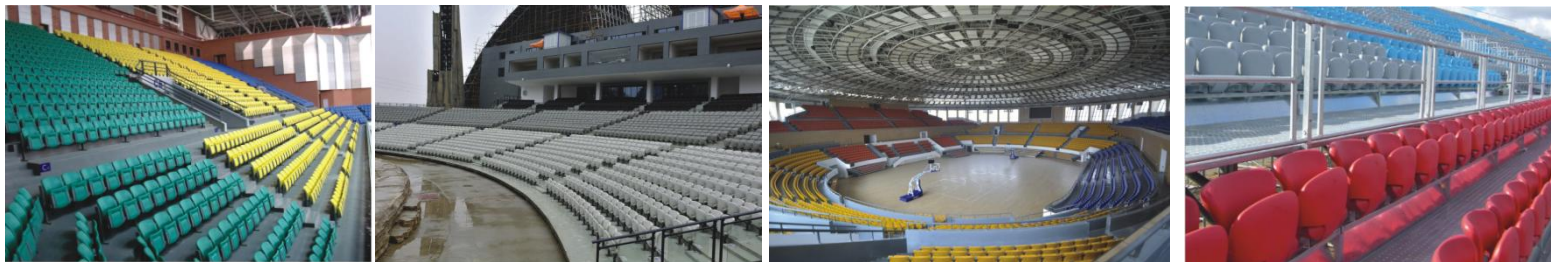

JIANGXI ECHO TECHNOLOGY CO., LTD.

ABOUT US

Echo Sports is a leading manufacturer and trader of recreation facilities found in public areas such as stadium, park, school, arena – pretty much anywhere there are people! We have many products in stock for fast delivery, meanwhile OEM/ODM customize to your requirements are welcome as well. With so many years project experience, we have built our reputation of quality, cost saving and customer service, that's the most important thing for us.

ECHO SEAT TYPE

ES1100

Size:W 415*H 160*D 410 mm
Material :HDPE
Hollow Blow Moulding

ES1200

Size:W 415*H 310*D 450 mm
Material :HDPE
Hollow Blow Moulding

ES1300

Size:W 430*H 410*D 460 mm
Material :HDPE
Hollow Blow Moulding

ES1700
 Size:W 420*H 330*D 450 mm
 Material :HDPE
 Hollow Blow Moulding

ES2100
 Size:W 460*H 690*D 460 mm
 Material :HDPE
 Hollow Blow Moulding

ECHO SEAT TYPE

ES2200

Size:W 440*H 755*H 5602 mm
Material :HDPE
Hollow Blow Moulding