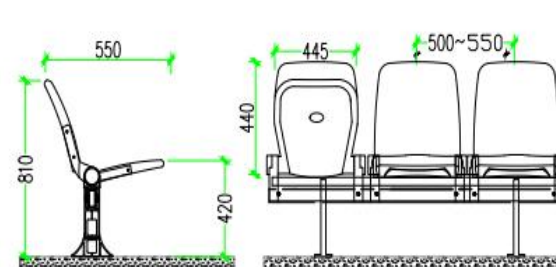

ES1700
 Size:W 420*H 330*D 450 mm
 Material :HDPE
 Hollow Blow Moulding

ES2100
 Size:W 460*H 690*D 460 mm
 Material :HDPE
 Hollow Blow Moulding

ECHO SEAT TYPE

ES2200

Size:W 440*H 755*H 5602 mm
Material :HDPE
Hollow Blow Moulding

ES2300

Size:W 560* H 840*D 540 mm
Material :HDPE
Hollow Blow Moulding

ES2400

Size:W 450*H 810*D 575 mm
Material :HDPP
Injection Molding

ES2401

Size:W 450*H 810*D 575 mm
Material :HDPP
Injection Molding

Need Best Price or More Information? Contact Us!