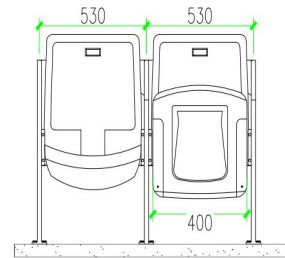

ECHO SEAT TYPE

ES1100

Size:W 415*H 160*D 410 mm
Material :HDPE
Hollow Blow Moulding

ES1200

Size:W 415*H 310*D 450 mm
Material :HDPE
Hollow Blow Moulding

ES1300

Size:W 430*H 410*D 460 mm
Material :HDPE
Hollow Blow Moulding

ES1400

Size:W 420*H 330*D 450 mm
Material :HDPP
Injection Molding

ES1500
 Size:W 430*H 360*D 460 mm
 Material :HDPP
 Hollow Blow Moulding

ES1600
 Size:W 430*H 410*D 460 mm
 Material :HDPE
 Hollow Blow Moulding

ES1700
 Size:W 420*H 330*D 450 mm
 Material :HDPE
 Hollow Blow Moulding

ES2100
 Size:W 460*H 690*D 460 mm
 Material :HDPE
 Hollow Blow Moulding

ECHO SEAT TYPE

ES2200

Size:W 440*H 755*H 5602 mm
Material :HDPE
Hollow Blow Moulding

ES2300

Size:W 560* H 840*D 540 mm
Material :HDPE
Hollow Blow Moulding

ES2400

Size:W 450*H 810*D 575 mm
Material :HDPP
Injection Molding

ES2401

Size:W 450*H 810*D 575 mm
Material :HDPP
Injection Molding

Need Best Price or More Information? Contact Us!