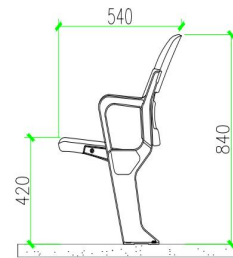

ES1400

Size:W 420*H 330*D 450 mm
Material :HDPP
Injection Molding

ES1500
 Size:W 430*H 360*D 460 mm
 Material :HDPP
 Hollow Blow Moulding

ES1600
 Size:W 430*H 410*D 460 mm
 Material :HDPE
 Hollow Blow Moulding

ES1700
 Size:W 420*H 330*D 450 mm
 Material :HDPE
 Hollow Blow Moulding

ES2100
 Size:W 460*H 690*D 460 mm
 Material :HDPE
 Hollow Blow Moulding

ECHO SEAT TYPE

ES2200

Size:W 440*H 755*H 5602 mm
Material :HDPE
Hollow Blow Moulding

ES2300

Size:W 560* H 840*D 540 mm
Material :HDPE
Hollow Blow Moulding

ES2400

Size:W 450*H 810*D 575 mm
Material :HDPP
Injection Molding

ES2401

Size:W 450*H 810*D 575 mm
Material :HDPP
Injection Molding

Need Best Price or More Information? Contact Us!