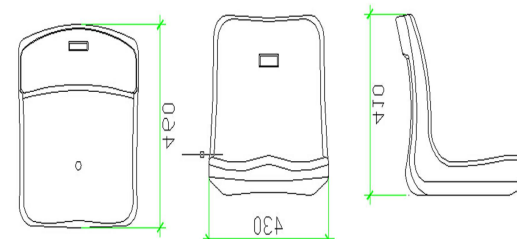

ECHO SEAT TYPE

ES1100

Size:W 415*H 160*D 410 mm
Material :HDPE
Hollow Blow Moulding

ES1200

Size:W 415*H 310*D 450 mm
Material :HDPE
Hollow Blow Moulding

ES1300

Size:W 430*H 410*D 460 mm
Material :HDPE
Hollow Blow Moulding

ES1400

Size:W 420*H 330*D 450 mm
Material :HDPP
Injection Molding

ES1500
 Size:W 430*H 360*D 460 mm
 Material :HDPP
 Hollow Blow Moulding

ES1600
 Size:W 430*H 410*D 460 mm
 Material :HDPE
 Hollow Blow Moulding

ES1700
 Size:W 420*H 330*D 450 mm
 Material :HDPE
 Hollow Blow Moulding

ES2100
 Size:W 460*H 690*D 460 mm
 Material :HDPE
 Hollow Blow Moulding

ECHO SEAT TYPE

ES2200

Size:W 440*H 755*H 5602 mm
Material :HDPE
Hollow Blow Moulding

ES2300

Size:W 560* H 840*D 540 mm
Material :HDPE
Hollow Blow Moulding

ES2400

Size:W 450*H 810*D 575 mm
Material :HDPP
Injection Molding

ES2401

Size:W 450*H 810*D 575 mm
Material :HDPP
Injection Molding

Need Best Price or More Information? Contact Us!