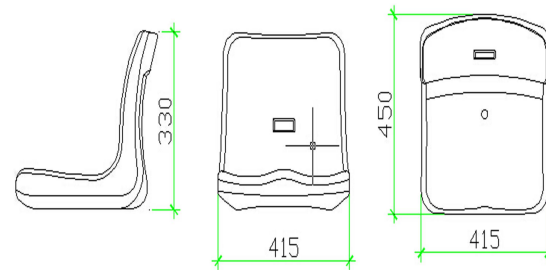

ECHO SEAT TYPE

ES1100

Size:W 415*H 160*D 410 mm
Material :HDPE
Hollow Blow Moulding

ES1200

Size:W 415*H 310*D 450 mm
Material :HDPE
Hollow Blow Moulding

ES1300

Size:W 430*H 410*D 460 mm
Material :HDPE
Hollow Blow Moulding

ES1400

Size:W 420*H 330*D 450 mm
Material :HDPP
Injection Molding

ES1500
 Size:W 430*H 360*D 460 mm
 Material :HDPP
 Hollow Blow Moulding

ES1600
 Size:W 430*H 410*D 460 mm
 Material :HDPE
 Hollow Blow Moulding

ES1700
 Size:W 420*H 330*D 450 mm
 Material :HDPE
 Hollow Blow Moulding

ES2100
 Size:W 460*H 690*D 460 mm
 Material :HDPE
 Hollow Blow Moulding

ECHO SEAT TYPE

ES2200

Size:W 440*H 755*H 5602 mm
Material :HDPE
Hollow Blow Moulding

ES2300

Size:W 560* H 840*D 540 mm
Material :HDPE
Hollow Blow Moulding

ES2400

Size:W 450*H 810*D 575 mm
Material :HDPP
Injection Molding

ES2401

Size:W 450*H 810*D 575 mm
Material :HDPP
Injection Molding

Need Best Price or More Information? Contact Us!