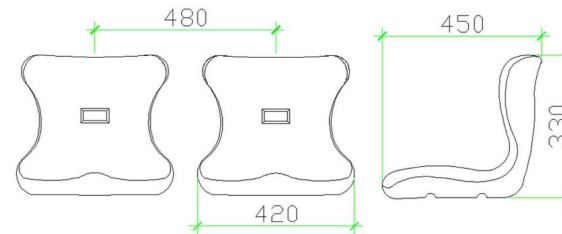

ECHO SEAT TYPE

ES1100

Size:W 415*H 160*D 410 mm
Material :HDPE
Hollow Blow Moulding

ES1200

Size:W 415*H 310*D 450 mm
Material :HDPE
Hollow Blow Moulding

ES1300

Size:W 430*H 410*D 460 mm
Material :HDPE
Hollow Blow Moulding

ES1400

Size:W 420*H 330*D 450 mm
Material :HDPP
Injection Molding

ES1500
 Size:W 430*H 360*D 460 mm
 Material :HDPP
 Hollow Blow Moulding

ES1600
 Size:W 430*H 410*D 460 mm
 Material :HDPE
 Hollow Blow Moulding

ES1700
 Size:W 420*H 330*D 450 mm
 Material :HDPE
 Hollow Blow Moulding

ES2100
 Size:W 460*H 690*D 460 mm
 Material :HDPE
 Hollow Blow Moulding

ECHO SEAT TYPE

ES2200

Size:W 440*H 755*H 5602 mm
Material :HDPE
Hollow Blow Moulding

ES2300

Size:W 560* H 840*D 540 mm
Material :HDPE
Hollow Blow Moulding

ES2400

Size:W 450*H 810*D 575 mm
Material :HDPP
Injection Molding

ES2401

Size:W 450*H 810*D 575 mm
Material :HDPP
Injection Molding

Need Best Price or More Information? Contact Us!