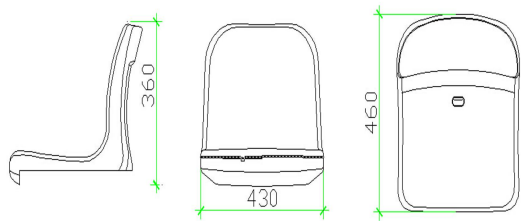

ECHO SEAT TYPE

ES1100

Size:W 415*H 160*D 410 mm
Material :HDPE
Hollow Blow Moulding

ES1200

Size:W 415*H 310*D 450 mm
Material :HDPE
Hollow Blow Moulding

ES1300

Size:W 430*H 410*D 460 mm
Material :HDPE
Hollow Blow Moulding

ES1400

Size:W 420*H 330*D 450 mm
Material :HDPP
Injection Molding

ES1500
 Size:W 430*H 360*D 460 mm
 Material :HDPP
 Hollow Blow Moulding

ES1600
 Size:W 430*H 410*D 460 mm
 Material :HDPE
 Hollow Blow Moulding

ES1700
 Size:W 420*H 330*D 450 mm
 Material :HDPE
 Hollow Blow Moulding

ES2100
 Size:W 460*H 690*D 460 mm
 Material :HDPE
 Hollow Blow Moulding

ECHO SEAT TYPE

ES2200

Size:W 440*H 755*H 5602 mm
Material :HDPE
Hollow Blow Moulding

ES2300

Size:W 560* H 840*D 540 mm
Material :HDPE
Hollow Blow Moulding

ES2400

Size:W 450*H 810*D 575 mm
Material :HDPP
Injection Molding

ES2401

Size:W 450*H 810*D 575 mm
Material :HDPP
Injection Molding

Need Best Price or More Information? Contact Us!