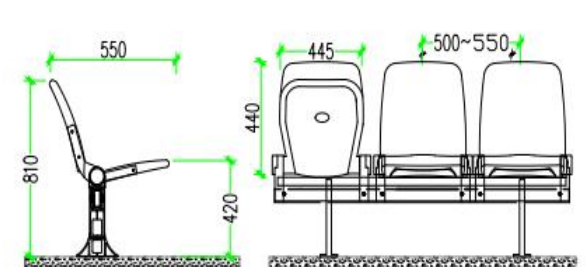

ES2300

Size:W 560* H 840*D 540 mm
Material :HDPE
Hollow Blow Moulding

ES2400

Size:W 450*H 810*D 575 mm
Material :HDPP
Injection Molding

ES2401

Size:W 450*H 810*D 575 mm
Material :HDPP
Injection Molding

Need Best Price or More Information? Contact Us!