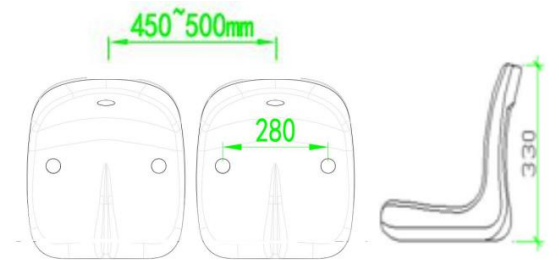

ECHO SEAT TYPE

ES1100

Size:W 415*H 160*D 410 mm
Material :HDPE
Hollow Blow Moulding

ES1200

Size:W 415*H 310*D 450 mm
Material :HDPE
Hollow Blow Moulding

ES1300

Size:W 430*H 410*D 460 mm
Material :HDPE
Hollow Blow Moulding

ES1400

Size:W 420*H 330*D 450 mm
Material :HDPP
Injection Molding

ES1500
 Size:W 430*H 360*D 460 mm
 Material :HDPP
 Hollow Blow Moulding

ES1600
 Size:W 430*H 410*D 460 mm
 Material :HDPE
 Hollow Blow Moulding

ES1700
 Size:W 420*H 330*D 450 mm
 Material :HDPE
 Hollow Blow Moulding

ES2100
 Size:W 460*H 690*D 460 mm
 Material :HDPE
 Hollow Blow Moulding

ECHO SEAT TYPE

ES2200

Size:W 440*H 755*H 5602 mm
Material :HDPE
Hollow Blow Moulding

ES2300

Size:W 560* H 840*D 540 mm
Material :HDPE
Hollow Blow Moulding

ES2400

Size:W 450*H 810*D 575 mm
Material :HDPP
Injection Molding

ES2401

Size:W 450*H 810*D 575 mm
Material :HDPP
Injection Molding

Need Best Price or More Information? Contact Us!