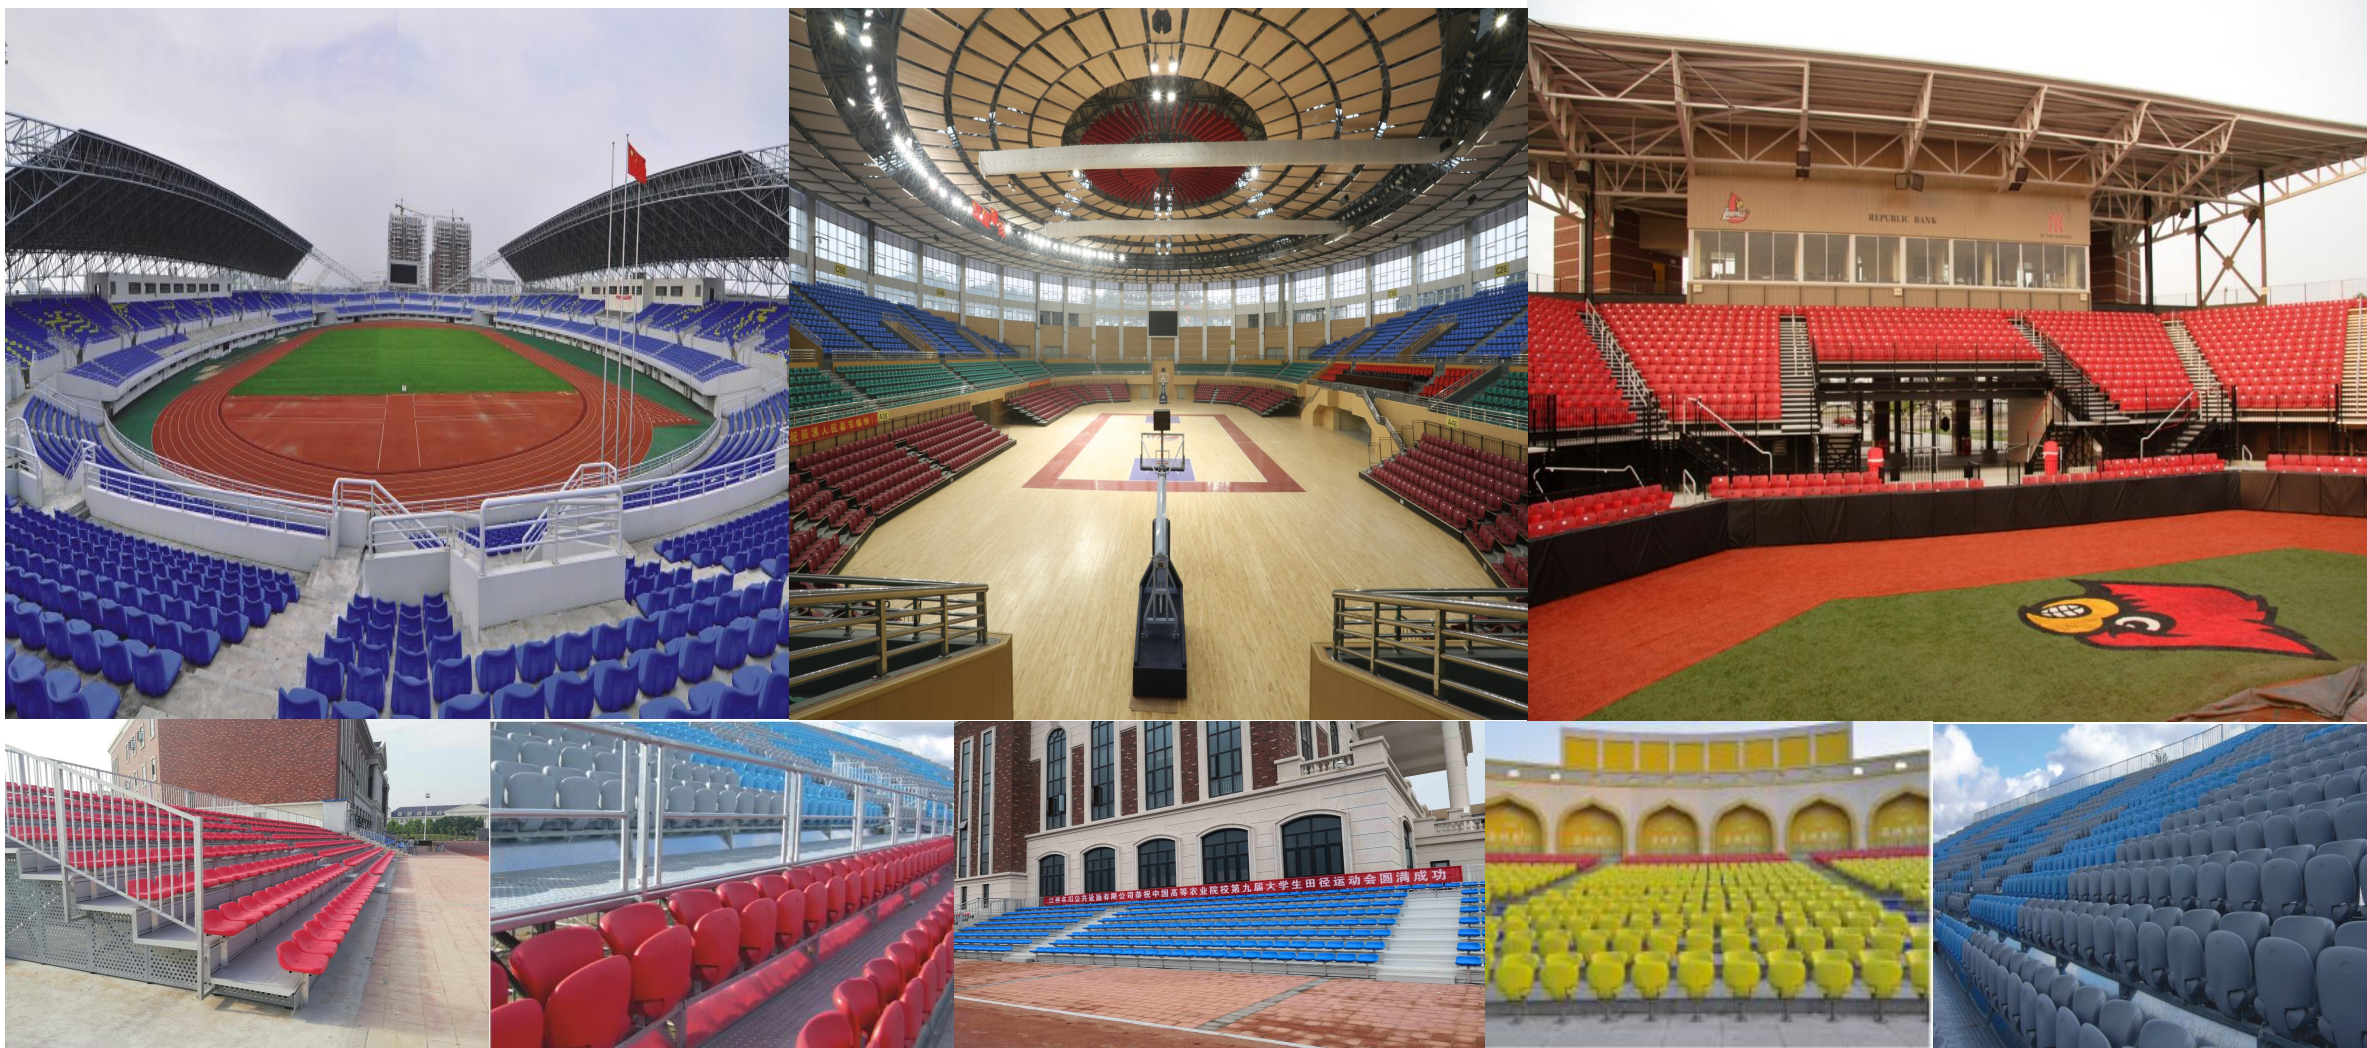

ES2300

Size:W 560* H 840*D 540 mm
Material :HDPE
Hollow Blow Moulding

ES2400

Size:W 450*H 810*D 575 mm
Material :HDPP
Injection Molding

ES2401

Size:W 450*H 810*D 575 mm
Material :HDPP
Injection Molding

Need Best Price or More Information? Contact Us!