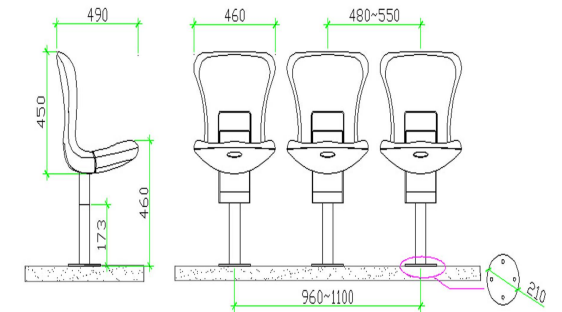

ECHO SEAT TYPE

ES1100

Size:W 415*H 160*D 410 mm
Material :HDPE
Hollow Blow Moulding

ES1200

Size:W 415*H 310*D 450 mm
Material :HDPE
Hollow Blow Moulding

ES1300

Size:W 430*H 410*D 460 mm
Material :HDPE
Hollow Blow Moulding

ES1400

Size:W 420*H 330*D 450 mm
Material :HDPP
Injection Molding

ES1500
 Size:W 430*H 360*D 460 mm
 Material :HDPP
 Hollow Blow Moulding

ES1600
 Size:W 430*H 410*D 460 mm
 Material :HDPE
 Hollow Blow Moulding

ES1700
 Size:W 420*H 330*D 450 mm
 Material :HDPE
 Hollow Blow Moulding

ES2100
 Size:W 460*H 690*D 460 mm
 Material :HDPE
 Hollow Blow Moulding

ECHO SEAT TYPE

ES2200

Size:W 440*H 755*H 5602 mm
Material :HDPE
Hollow Blow Moulding

ES2300

Size:W 560* H 840*D 540 mm
Material :HDPE
Hollow Blow Moulding

ES2400

Size:W 450*H 810*D 575 mm
Material :HDPP
Injection Molding

ES2401

Size:W 450*H 810*D 575 mm
Material :HDPP
Injection Molding

Need Best Price or More Information? Contact Us!