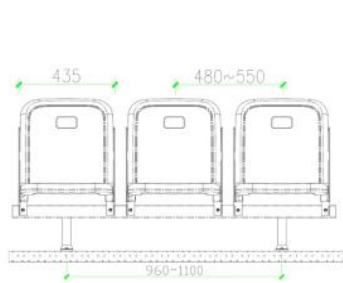

ECHO SEAT TYPE

ES1100

Size:W 415*H 160*D 410 mm
Material :HDPE
Hollow Blow Moulding

ES1200

Size:W 415*H 310*D 450 mm
Material :HDPE
Hollow Blow Moulding

ES1300

Size:W 430*H 410*D 460 mm
Material :HDPE
Hollow Blow Moulding

ES1400

Size:W 420*H 330*D 450 mm
Material :HDPP
Injection Molding

ES1500
 Size:W 430*H 360*D 460 mm
 Material :HDPP
 Hollow Blow Moulding

ES1600
 Size:W 430*H 410*D 460 mm
 Material :HDPE
 Hollow Blow Moulding

ES1700
 Size:W 420*H 330*D 450 mm
 Material :HDPE
 Hollow Blow Moulding

ES2100
 Size:W 460*H 690*D 460 mm
 Material :HDPE
 Hollow Blow Moulding

ECHO SEAT TYPE

ES2200

Size:W 440*H 755*H 5602 mm
Material :HDPE
Hollow Blow Moulding

ES2300

Size:W 560* H 840*D 540 mm
Material :HDPE
Hollow Blow Moulding

ES2400

Size:W 450*H 810*D 575 mm
Material :HDPP
Injection Molding

ES2401

Size:W 450*H 810*D 575 mm
Material :HDPP
Injection Molding

Need Best Price or More Information? Contact Us!