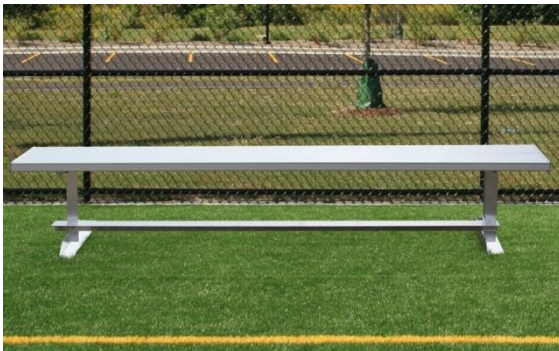

fixed without backrest

mobile without backrest

	Bench Specification		
Size	2m	4m	6m
Capacity	5	10	15
Material	100% 6061-T6 aluminum		

fixed with backrest

mobile with backrest

ECHO 3-5 ROW SIMPLE GRANDSTAND

	3-Row Grandstand		
Length	2.25m	4.05m	5.85m
Capacity	15	27	39
Structure Material	100% Aluminum 6061-T6 Can add HDPE seats		

	4-Row Grandstand		
Length	2.25m	4.05m	5.85m
Capacity	20	36	52
Structure Material	100% Aluminum 6061-T6 Can add HDPE seats		

	5-Row Grandstand		
Length	2.25m	4.05m	5.85m
Capacity	25	45	65
Structure Material	100% Aluminum 6061-T6 Can add HDPE seats		

ECH@ 6-10 ROW GRANDSTAND

8-Row Aluminum Bleacher
Applied to playground
With low backrest stadium seat, square tube guardrails, side plate and aisles

Remark:

- Material: Aluminum 6061-T6.
- Options: Plank dims 280*50*2.5mm, HDPE seats, Backrest, Armrest, Canopy, Enclosed structure.
- Guardrail and aisle are a must for safety.

8-Row Aluminum Bleacher
Applied to outdoor gym
with HDPE seats, first row elevated, pipe guardrail and aisles