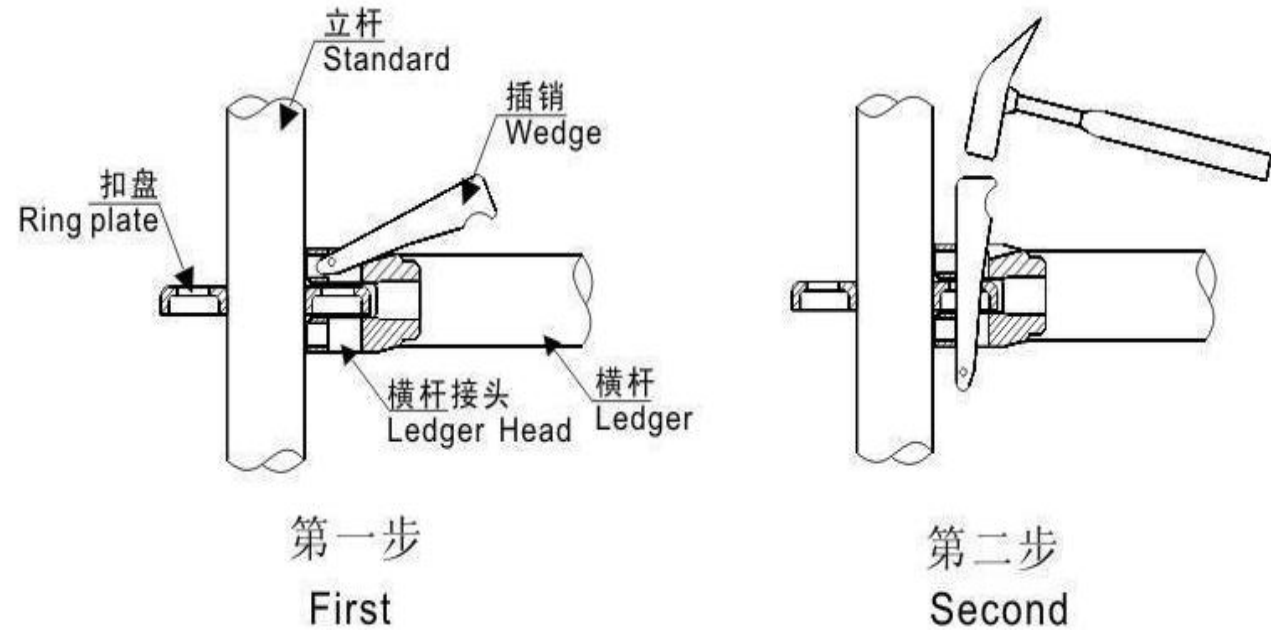

Remark:

- Material: Aluminum 6061-T6.
- Options: Plank dims 280*50*2.5mm, HDPE seats, Backrest, Armrest, Canopy, Enclosed structure.
- Guardrail and aisle are a must for safety.

8-Row Aluminum Bleacher
Applied to outdoor gym
with HDPE seats, first row elevated, pipe guardrail and aisles

- **When installing** ,simply push the Ledger head into the Ring plate plane and tighten it to the top standard.
Then insert the wedge into the Ring plate and push it out of the bottom of the plug with your hand.
Finally hammer the wedge tightly and firmly connect the ledger and standard together .
- **When disassembly** , just use the hammer knock from the wedge bottom to the top to knock out the wedge,
when the wedge is very loose ,then you can easily disassemble .