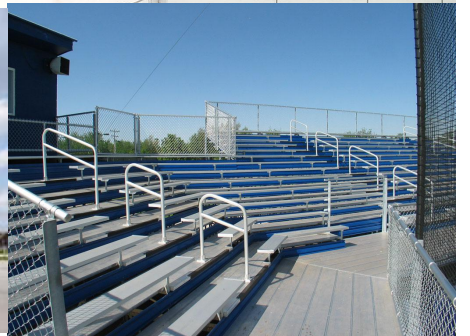

ECHO PROJECT CASE