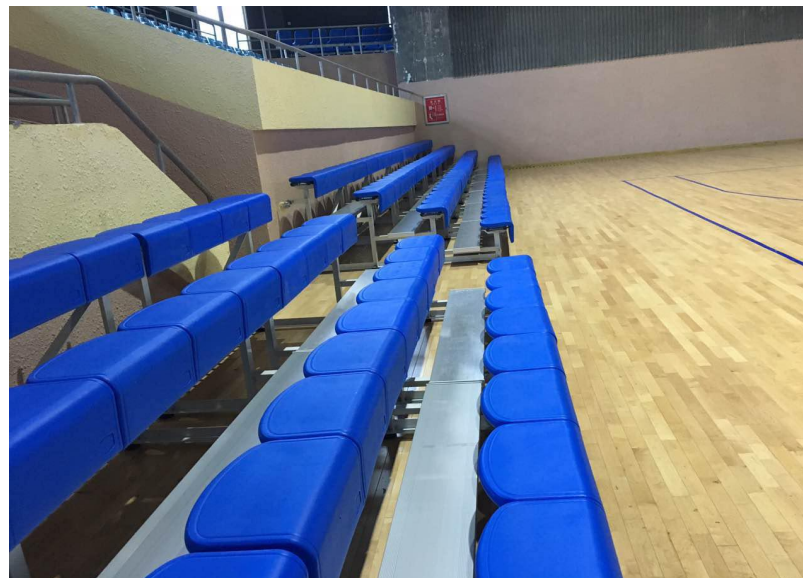

fixed without backrest

mobile without backrest

	Bench Specification		
Size	2m	4m	6m
Capacity	5	10	15
Material	100% 6061-T6 aluminum		

fixed with backrest

mobile with backrest

ECHO 3-5 ROW SIMPLE GRANDSTAND

	3-Row Grandstand		
Length	2.25m	4.05m	5.85m
Capacity	15	27	39
Structure Material	100% Aluminum 6061-T6 Can add HDPE seats		

	4-Row Grandstand		
Length	2.25m	4.05m	5.85m
Capacity	20	36	52
Structure Material	100% Aluminum 6061-T6 Can add HDPE seats		

	5-Row Grandstand		
Length	2.25m	4.05m	5.85m
Capacity	25	45	65
Structure Material	100% Aluminum 6061-T6 Can add HDPE seats		

ECH@ 6-10 ROW GRANDSTAND

8-Row Aluminum Bleacher
Applied to playground
With low backrest stadium seat, square tube guardrails, side plate and aisles

Remark:

- Material: Aluminum 6061-T6.
- Options: Plank dims 280*50*2.5mm, HDPE seats, Backrest, Armrest, Canopy, Enclosed structure.
- Guardrail and aisle are a must for safety.

8-Row Aluminum Bleacher
Applied to outdoor gym
with HDPE seats, first row elevated, pipe guardrail and aisles